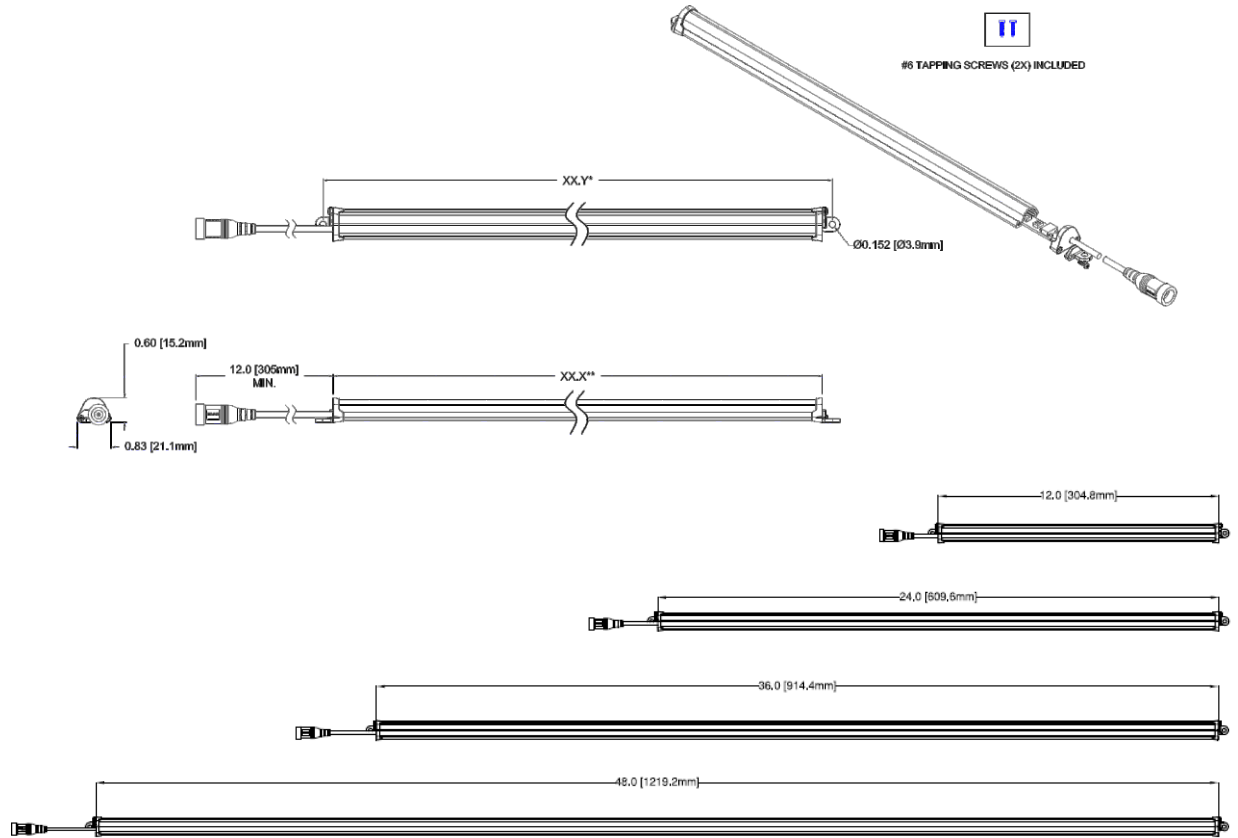

DIMENSIONS