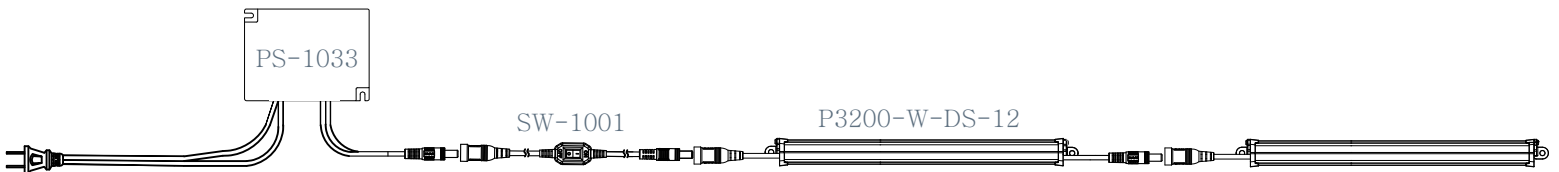

## FEATURES:

- Available lengths of 12", 24", 36", and 48"
- Instant On
- Lead/Mercury Free
- Daisy chain or individual placement
- UL Rated
- Semi-Diffused
- Low Profile and Long Life
- Directional Efficiency

The Peninsula Series of LED lights deliver semi-diffused illumination in a low profile. P3200 linears are available in a variety of lengths and white color temperatures, and are designed for individual placement and daisy chained configurations.

Rated Life:	50,000 hours
Output Projection:	120°
Operating Temperature:	0° C ~+ 40° C
Voltage Input:	24VDC, Constant Voltage
Controls:	See Accessory SW-1001
Housing:	Black Extruded Plastic, Clear Polycarbonate Lens
Weight:	53~212
Dimensions:	W .83" (21.1mm) H .60" (15.2mm) L Please see page 2 for length dimensions **not including mounts

DIMENSIONS

DAISYCHAIN CONFIGURATION

ORDERING INFORMATION

Model	Color	Type	Length	Example
P3200	C-Cool White	S-Standard	12"	P3200-C-S-12
P3200	W-Warm White	DS-Daisychain	12"	P3200-W-DS-12

ACCESSORIES

Class 2 Power Supply (40 Watt)