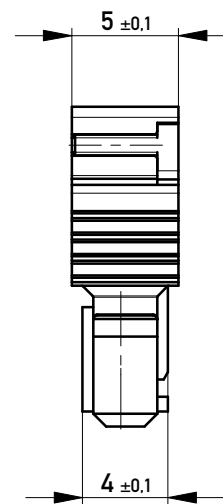

Abdeckung vorverrastet  
cover loose mounted

Abdeckung verpresst  
cover pressed on

Verpackt in Tray - tray packaging  
Verpackungseinheit 98 Stück - packaging unit 98

Einzelheit X  
detail X

Information: Codierung, schwarz - coding, black	Tolerances  All Dimensions in mm	Scale	3:1
		Designation <b>F 2,54 SRC-A, 6-polig</b>	
All rights reserved. Only for Information. To ensure that this is the latest version of this drawing, please contact one of the ERNI companies before using.	Subject to modification without prior notice. Drawing will not be updated.	 www.ERNI.com	
		b Index	25.02.2014 Date
		Class	SRCBUG