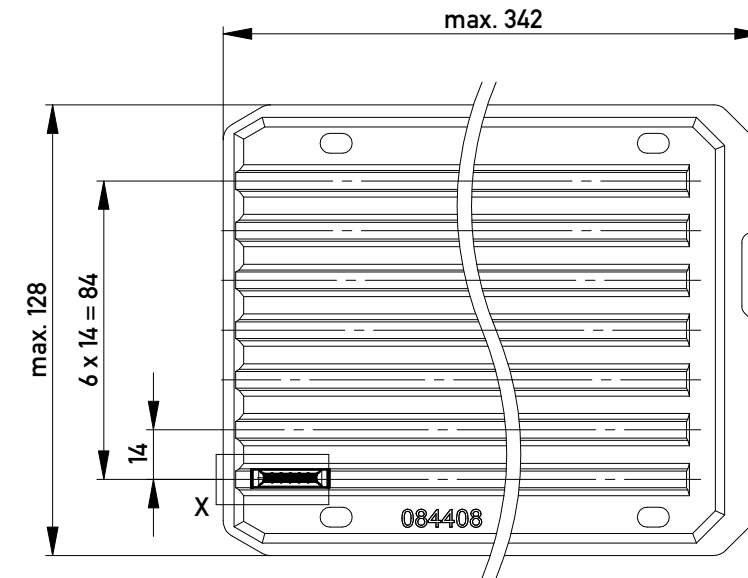

Abdeckung vorverrastet  
cover loose mounted

Abdeckung verpresst  
cover pressed on

Verpackt in Tray - tray packaging  
Verpackungseinheit 98 Stück - packaging unit 98

Einzelheit X  
detail X

Information: Codierung, schwarz - coding, black	Tolerances  All Dimensions in mm	Scale	3:1
		Designation <b>F 2,54 SRC-A, 6-polig</b>	
All rights reserved. Only for Information. To ensure that this is the latest version of this drawing, please contact one of the ERNI companies before using.	Subject to modification without prior notice. Drawing will not be updated.	 www.ERNI.com	
		b Index	25.02.2014 Date
		Class	SRCBUG