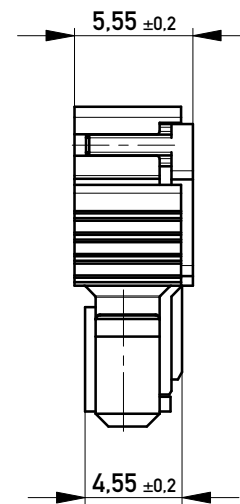

Abdeckung vorverrastet  
cover loose mounted

Abdeckung verpresst  
cover pressed on

Verpackt in Tray - tray packaging  
Verpackungseinheit 98 Stück - packaging unit 98

Einzelheit X  
detail X

Information: Codierung, schwarz - coding, black	Tolerances  All Dimensions in mm	Scale	3:1
		Designation <b>F 2,54 SRC-A, 6-polig</b>	
All rights reserved. Only for Information. To ensure that this is the latest version of this drawing, please contact one of the ERNI companies before using.	Subject to modification without prior notice. Drawing will not be updated.	 www.ERNI.com	
		b Index	25.02.2014 Date
		Class	SRCBUG