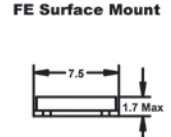

HC49SD Surface Mount

Please Refer To Specification Sheets For Details