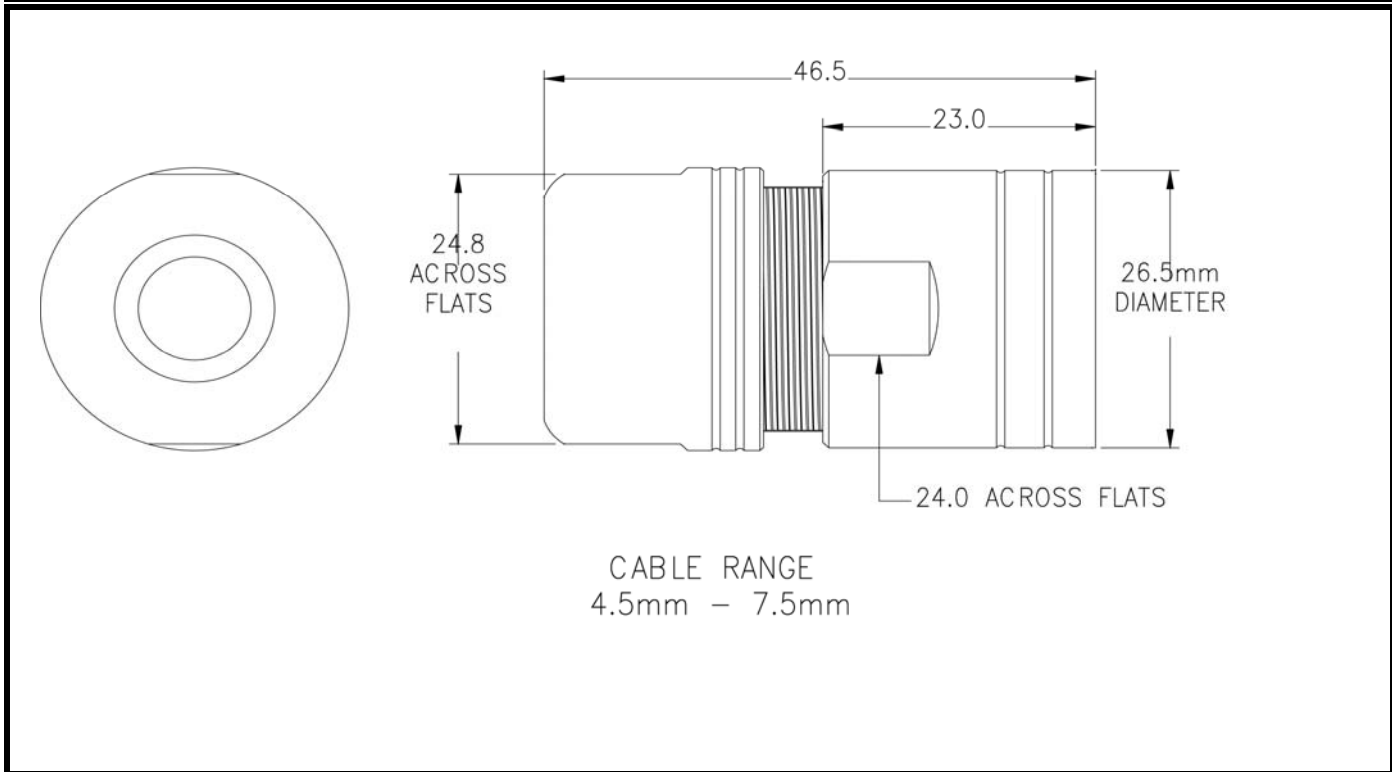

CONFIGURATION	PART NUMBER	LENGTH
M23 A Series Traditional Cord Grip, IP67, Cable Range 4.5 -10.5mm	MA3CG-S1	TBD

## DIMENSIONS

## TECHNICAL DATA

<b>TEMPERATURE RANGE:</b>	-20C to +130C
<b>PROTECTION:</b>	IP 67 (Plugged Condition)
<b>DEGREE OF PROTECTION:</b>	3
<b>OVER VOLTAGE CATEGORY:</b>	III
<b>HOUSING BODY:</b>	ZINC DIE-CAST
<b>COUPLING NUT:</b>	BRASS, NICKEL-PLATED
<b>INSULATION INSERTS:</b>	PA66, UL 94 / VO
<b>CONTACTS:</b>	BRASS, GOLD-PLATED
<b>SEALS:</b>	DUPONT VITON