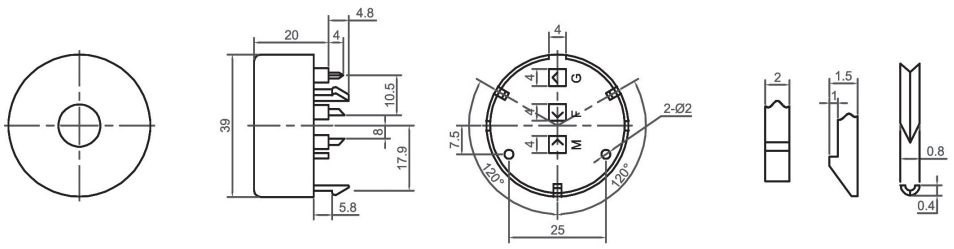

Self Drive Piezo Transducer (AC)

Canopus Part no.	Operating Voltage (VDC)	Rated Voltage (VDC)	Max Rated Current (mA)	Min Sound Output (dBA)	Resonant Frequency (Hz)	Operating Temperature (°C)	Housing	Terminal	Weight (g)
CIT3016G34BW	3 ~ 28	9	180	100 at 30cm	3400 ± 500	-20 ~ +60	ABS	Leadwire	8

Canopus Part no.	Operating Voltage (VDC)	Rated Voltage (VDC)	Max Rated Current (mA)	Min Sound Output (dBA)	Resonant Frequency (Hz)	Operating Temperature (°C)	Housing	Terminal	Weight (g)
CIT3916G34NP	3.5 ~ 28	9	15	95 at 30cm	3400 ± 500	-20 ~ +70	Noryl	Pin	14.5