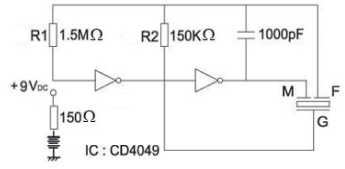

Self Drive Piezo Transducer (AC)

Canopus Part no.	Operating Voltage (VDC)	Rated Voltage (VDC)	Max Rated Current (mA)	Min Sound Output (dBA)	Resonant Frequency (Hz)	Operating Temperature (°C)	Housing	Terminal	Weight (g)
CIT3016G34BW	3 ~ 28	9	180	100 at 30cm	3400 ± 500	-20 ~ +60	ABS	Leadwire	8

Canopus Part no.	Operating Voltage (VDC)	Rated Voltage (VDC)	Max Rated Current (mA)	Min Sound Output (dBA)	Resonant Frequency (Hz)	Operating Temperature (°C)	Housing	Terminal	Weight (g)
CIT3916G34NP	3.5 ~ 28	9	15	95 at 30cm	3400 ± 500	-20 ~ +70	Noryl	Pin	14.5