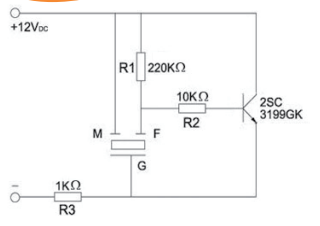

Self Drive Piezo Transducer (AC)

Canopus Part no.	Operating Voltage (VDC)	Rated Voltage (VDC)	Max Rated Current (mA)	Min Sound Output (dBA)	Resonant Frequency (Hz)	Operating Temperature (°C)	Housing	Terminal	Weight (g)
CIT3016G34BW	3 ~ 28	9	180	100 at 30cm	3400 ± 500	-20 ~ +60	ABS	Leadwire	8

Canopus Part no.	Operating Voltage (VDC)	Rated Voltage (VDC)	Max Rated Current (mA)	Min Sound Output (dBA)	Resonant Frequency (Hz)	Operating Temperature (°C)	Housing	Terminal	Weight (g)
CIT3916G34NP	3.5 ~ 28	9	15	95 at 30cm	3400 ± 500	-20 ~ +70	Noryl	Pin	14.5