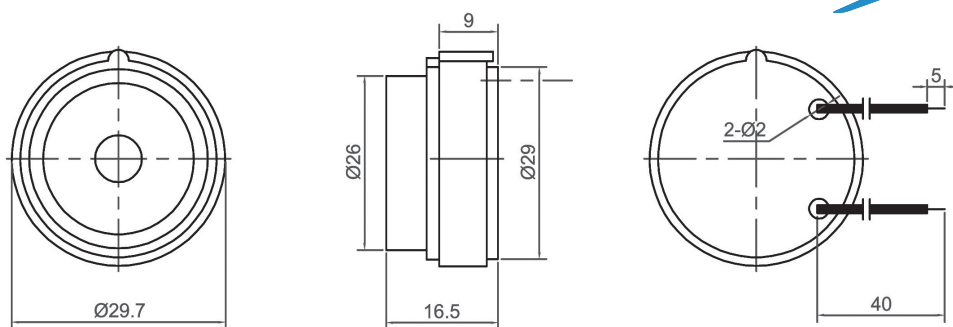

Self Drive Piezo Transducer (AC)

Canopus Part no.	Operating Voltage (VDC)	Rated Voltage (VDC)	Max Rated Current (mA)	Min Sound Output (dBA)	Resonant Frequency (Hz)	Operating Temperature (°C)	Housing	Terminal	Weight (g)
CIT3016G34BW	3 ~ 28	9	180	100 at 30cm	3400 ± 500	-20 ~ +60	ABS	Leadwire	8

Canopus Part no.	Operating Voltage (VDC)	Rated Voltage (VDC)	Max Rated Current (mA)	Min Sound Output (dBA)	Resonant Frequency (Hz)	Operating Temperature (°C)	Housing	Terminal	Weight (g)
CIT3916G34NP	3.5 ~ 28	9	15	95 at 30cm	3400 ± 500	-20 ~ +70	Noryl	Pin	14.5