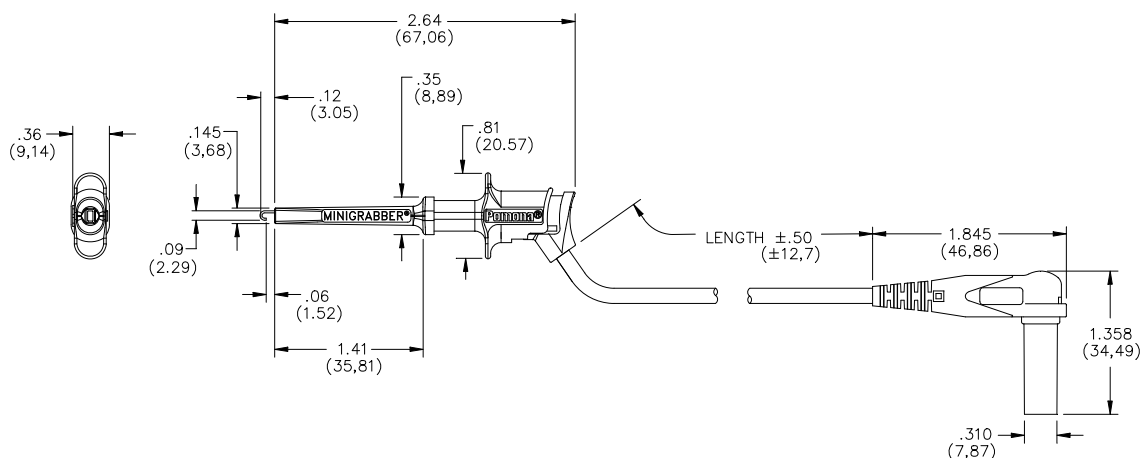

Model 6244

Minigrabber® Test Clip to Right Angle Sheathed Banana Plug

Features

- Newly designed Minigrabber® Test Clip Patch Cord complies with IEC 61010-2-31, which is the latest international safety standard for test accessories.
- Grabber width is a slim .36" (9,14 mm) for easier side by side stacking.
- Grabber hook is gold plated beryllium copper to ensure signal integrity & attaches onto component leads up to .060" (1,5 mm) O.D.
- Grabber patch cord interfaces directly into the most popular multimeters configured with 4 mm sheathed safety jacks, including Amprobe, Fluke, H-P, Tektronix and Wavetek.
- Plug is molded directly to the cable in an integral one-piece design and the wire is double crimped for a long lasting connection.
- Multi-leaf banana spring material is nickel plated beryllium copper for extended insertion life & low contact resistance.
- High strand count silicone insulated wire offers excellent flexibility and high temperature resistance.

Materials

Grabber: Body: Polypropylene, Color per Part Number
Hook: Beryllium Copper, Gold Plated, compression Spring: Music Wire
Wire: 18 AWG, 65 x 36 Tinned Copper, Insulation – Silicone, .144" (3,66 mm) O.D., Color per P/N
Banana Plug: Body – Brass, Nickel Plated, Spring – Beryllium Copper, Nickel Plated
Insulation – Polypropylene, Color per P/N

Ratings

IEC 61010 2-031, Category II, P2 Compliant
Operating Voltage: 300 VRMS/DC Max.
Current: 5 Amperes Max.

Ordering Information

Model 6244-XX-*
XX = Length in Inches, Standard Length: 48" (122 cm)
* = Color Code, -0 Black, -2 Red