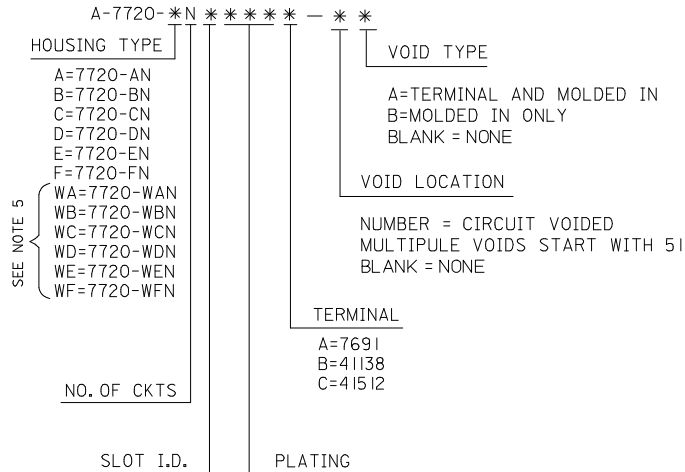

ENGINEERING NUMBERING SYSTEM
SEE SHEET 17 FOR PARTS WITH VOIDS