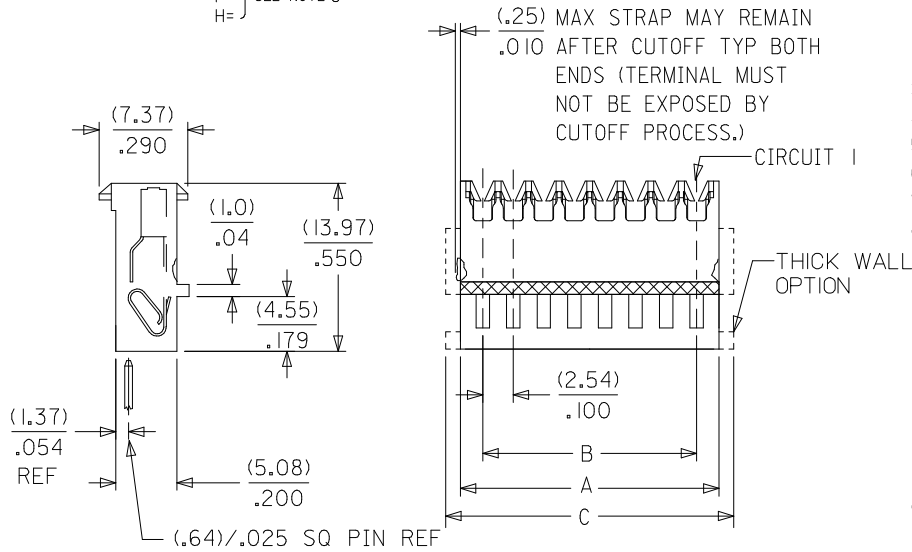

This document was generated on 05/27/2010

PLEASE CHECK WWW.MOLEX.COM FOR LATEST PART INFORMATION

ENGINEERING NUMBERING SYSTEM
SEE SHEET 17 FOR PARTS WITH VOIDS

NOTES

- MATERIAL: UNFILLED NYLON, UL94V-2, MOLDED MATERIAL (CLEAR)
- FINISH:
 - (102) OVERALL TIN: (0.00508)/(0.00200 MIN OVER (0.00254)/(0.00100 MIN COPPER.
 - (208) SELECT GOLD: (0.00038)/(0.00015 MIN, * SELECT TIN: (0.00254)/(0.00100 MIN, OVERALL NICKEL UNDERPLATE: (0.00127)/(0.00050 MIN.
 - (228) SELECT GOLD: (0.00076)/(0.00030 MIN, * SELECT TIN: (0.00254)/(0.00100 MIN, OVERALL NICKEL UNDERPLATE: (0.00127)/(0.00050 MIN.
 - (501) OVERALL GOLD: (0.00051)/(0.00020 MIN OVER (0.00076)/(0.00030 MIN NICKEL
 - (502) OVERALL GOLD: (0.00051)/(0.00020 MIN OVER (0.00127)/(0.00050 MIN NICKEL.
 - (503) OVERALL GOLD: (0.00076)/(0.00030 MIN OVER (0.00127)/(0.00050 MIN NICKEL.
 - (P909) OVERALL TIN: (0.00254)/(0.00100 MIN. *THE PRIMARY SHIPPING CARTON WILL BE LABELED COMPLIANT TO RoHS DIRECTIVE 2002/95/EC AND ELV ANNEX II OF DIRECTIVE 2000/53/EC*. CARTONS WITHOUT THIS LABEL MAY CONTAIN PRODUCT WITH TIN/LEAD PLATINGS.
- PRODUCT SPECIFICATION: PS-7720-001
- PACKAGING: BULK PK-7720-001 SEE CHART
- THESE HOUSINGS ARE FOR USE WITH SINGLE 22 AWG WIRE TERMINATION ONLY
- COLOR STRIPE TO RUN LENGTH OF RIB AS SHOWN (SEE CHART FOR COLOR)
- SEE APPLICATION SPEC SMES-7720-0002 FOR ADDITIONAL INFORMATION.
- WIRE SPECIFICATIONS: SEE SMES-7720-0002 (INSUL. DIA (1.52)/(0.060 MAX)
 - SLOT SIZE A FOR USE WITH: 26 AWG SOLID, STRANDED TINNED
 - SLOT SIZE H FOR USE WITH: 28 AWG SOLID, STRANDED TINNED, AND STRANDED TOPCOAT
 - SLOT SIZE F FOR USE WITH: 24 AWG SOLID, STRANDED TINNED, AND STRANDED TOPCOAT
 - SLOT SIZE E FOR USE WITH: 26 AWG STRANDED TOPCOAT
 - SLOT SIZE G FOR USE WITH: 22 AWG STRANDED TINNED
- THIS PART CONFORMS TO CLASS B REQUIREMENTS OF COSMETIC SPECIFICATION PS-45499-002.