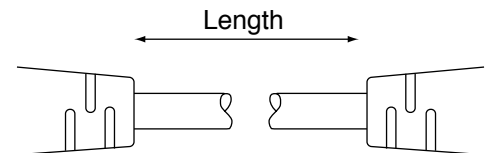

Style 04 - IEC Straight Plug

Style 07 - European Plug Right Angle

Style 09 - Telefunken (cassette) socket

Style 15 - UK Moulded Plug, Fused

Assembly

Cable:

- Bare stranded copper conductor
- Colour coded PVC insulation
- PVC Jacketed
- Rated Temperature: 70°C

ORDERING INFORMATION

DBC	PC	15	93	2M	3
Dubilier Connectors	Series Power Cord	1st Connector	2nd Connector	Length	Colour
		02= IEC Straight Socket	04= IEC Straight Plug	0.5M=0.5 Metres	3= Black
		07= European Plug RA	09= Telefunken (cassette) socket	1M= 1Metre etc	
		15= UK Moulded Plug Fused	93= Untermated Leads Stripped		