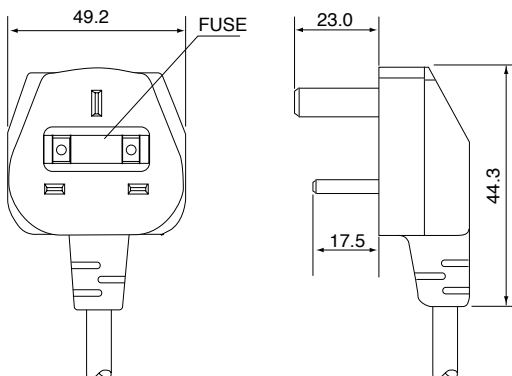

AUDIO

POWER CORD SETS

SECTION 6

- Multiple Configurations Available
- Any Cable Length Available (2 metres standard)
- Colour Options
- Competitive Prices
- Moulded Connectors To Cable

OUTLINE DRAWING

Style 02 - IEC Straight Socket

Style 04 - IEC Straight Plug

Style 07 - European Plug Right Angle

Style 09 - Telefunken (cassette) socket

Style 15 - UK Moulded Plug, Fused

Assembly

Cable:

- Bare stranded copper conductor
- Colour coded PVC insulation
- PVC Jacketed
- Rated Temperature: 70°C

ORDERING INFORMATION

DBC	PC	15	93	2M	3
Dubilier Connectors	Series Power Cord	1st Connector	2nd Connector	Length	Colour
		02= IEC Straight Socket	04= IEC Straight Plug	0.5M=0.5 Metres	3= Black
		07= European Plug RA	09= Telefunken (cassette) socket	1M= 1Metre etc	
		15= UK Moulded Plug Fused	93= Untermated Leads Stripped		