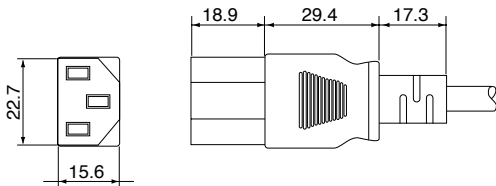

AUDIO

POWER CORD SETS

SECTION 6

- Multiple Configurations Available
- Any Cable Length Available (2 metres standard)
- Colour Options
- Competitive Prices
- Moulded Connectors To Cable

OUTLINE DRAWING

Style 02 - IEC Straight Socket

Style 04 - IEC Straight Plug

Style 07 - European Plug Right Angle

Style 09 - Telefunken (cassette) socket

Style 15 - UK Moulded Plug, Fused

Assembly

Cable:

- Bare stranded copper conductor
- Colour coded PVC insulation
- PVC Jacketed
- Rated Temperature: 70°C

ORDERING INFORMATION

DBC	PC	15	93	2M	3
Dubilier Connectors	Series Power Cord	1st Connector	2nd Connector	Length	Colour
		02= IEC Straight Socket	04= IEC Straight Plug	0.5M=0.5 Metres	3= Black
		07= European Plug RA	09= Telefunken (cassette) socket	1M= 1Metre etc	
		15= UK Moulded Plug Fused	93= Untermated Leads Stripped		