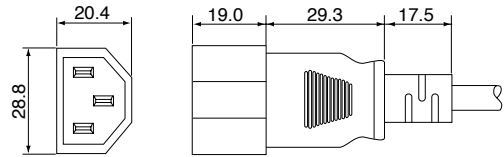

AUDIO

POWER CORD SETS

SECTION 6

- Multiple Configurations Available
- Any Cable Length Available (2 metres standard)
- Colour Options
- Competitive Prices
- Moulded Connectors To Cable

OUTLINE DRAWING

Style 02 - IEC Straight Socket

Style 04 - IEC Straight Plug

Style 07 - European Plug Right Angle

Style 09 - Telefunken (cassette) socket

Style 15 - UK Moulded Plug, Fused

Assembly

Cable:

- Bare stranded copper conductor
- Colour coded PVC insulation
- PVC Jacketed
- Rated Temperature: 70°C

ORDERING INFORMATION

DBC	PC	15	93	2M	3
Dubilier Connectors	Series Power Cord	1st Connector	2nd Connector	Length	Colour
		02= IEC Straight Socket	04= IEC Straight Plug	0.5M=0.5 Metres	3= Black
		07= European Plug RA	09= Telefunken (cassette) socket	1M= 1Metre etc	
		15= UK Moulded Plug Fused	93= Untermated Leads Stripped		