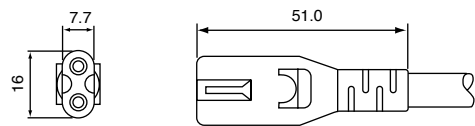

AUDIO

POWER CORD SETS

SECTION 6

- Multiple Configurations Available
- Any Cable Length Available (2 metres standard)
- Colour Options
- Competitive Prices
- Moulded Connectors To Cable

OUTLINE DRAWING

Style 02 - IEC Straight Socket

Style 04 - IEC Straight Plug

Style 07 - European Plug Right Angle

Style 09 - Telefunken (cassette) socket

Style 15 - UK Moulded Plug, Fused

Assembly

Cable:

- Bare stranded copper conductor
- Colour coded PVC insulation
- PVC Jacketed
- Rated Temperature: 70°C

ORDERING INFORMATION

DBC	PC	15	93	2M	3
Dubilier Connectors	Series Power Cord	1st Connector	2nd Connector	Length	Colour
		02= IEC Straight Socket	04= IEC Straight Plug	0.5M=0.5 Metres	3= Black
		07= European Plug RA	09= Telefunken (cassette) socket	1M= 1Metre etc	
		15= UK Moulded Plug Fused	93= Untermated Leads Stripped		