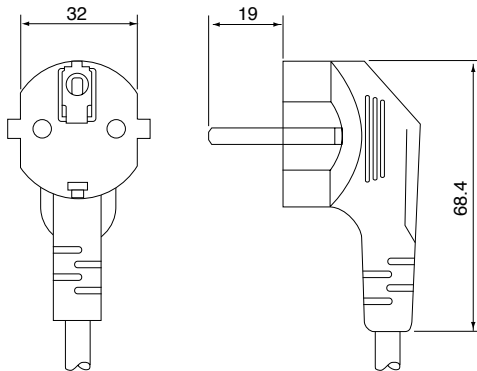

AUDIO

POWER CORD SETS

SECTION 6

- Multiple Configurations Available
- Any Cable Length Available (2 metres standard)
- Colour Options
- Competitive Prices
- Moulded Connectors To Cable

OUTLINE DRAWING

Style 02 - IEC Straight Socket

Style 04 - IEC Straight Plug

Style 07 - European Plug Right Angle

Style 09 - Telefunken (cassette) socket

Style 15 - UK Moulded Plug, Fused

Assembly

Cable:

- Bare stranded copper conductor
- Colour coded PVC insulation
- PVC Jacketed
- Rated Temperature: 70°C

ORDERING INFORMATION

DBC	PC	15	93	2M	3
Dubilier Connectors	Series Power Cord	1st Connector	2nd Connector	Length	Colour
		02= IEC Straight Socket	04= IEC Straight Plug	0.5M=0.5 Metres	3= Black
		07= European Plug RA	09= Telefunken (cassette) socket	1M= 1Metre etc	
		15= UK Moulded Plug Fused	93= Untermated Leads Stripped		